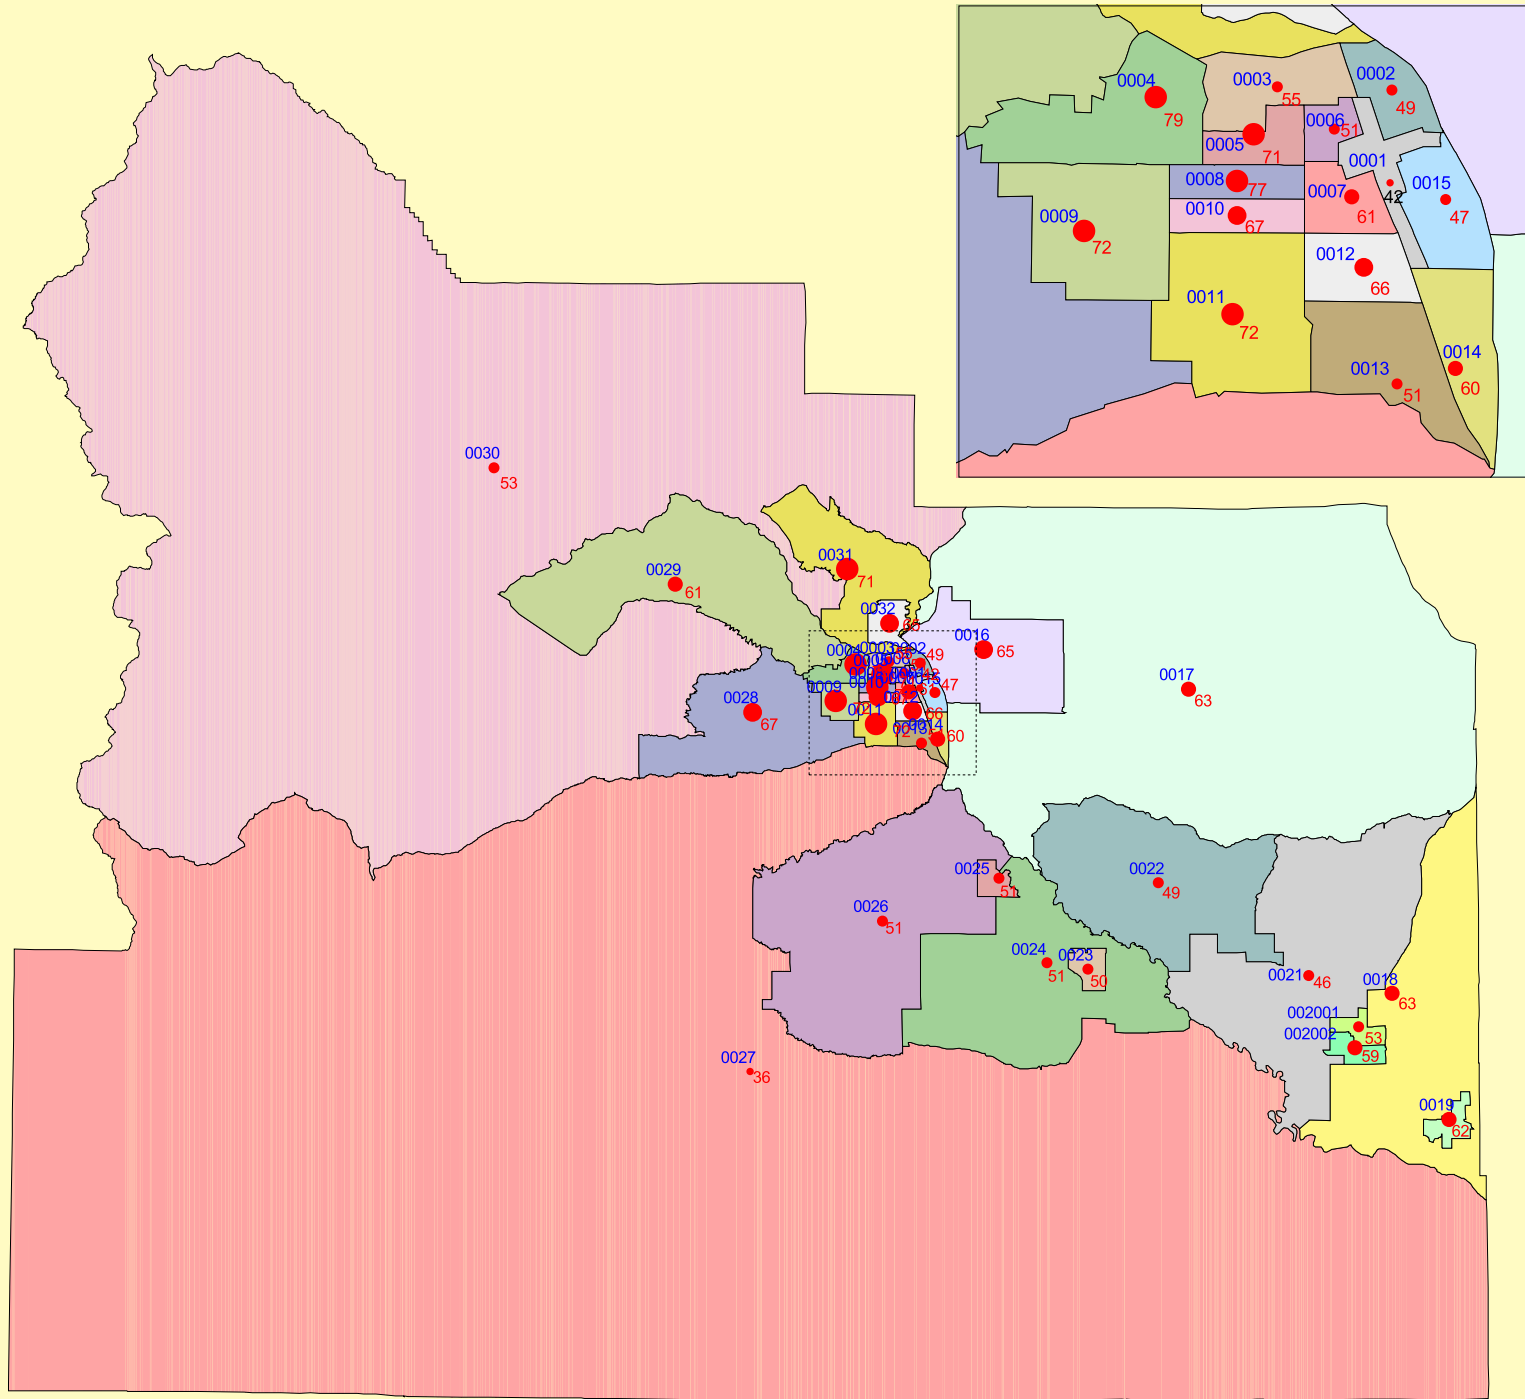

Census 2000

Initial Response Rate

Yakima County by Interim Census Tracts

- Response Rate (%)**
- 36 - 42
 - 43 - 55
 - 56 - 63
 - 64 - 67

Note: Response Rate (%) as of April 11, 2000
Data Source: Census Bureau

Census Tract Number 0030
Initial Response Rate 53

Yakima Valley Conference
of Governments
6 South 2nd Street, Suite 605
Yakima, WA 98901
(509) 574-1550